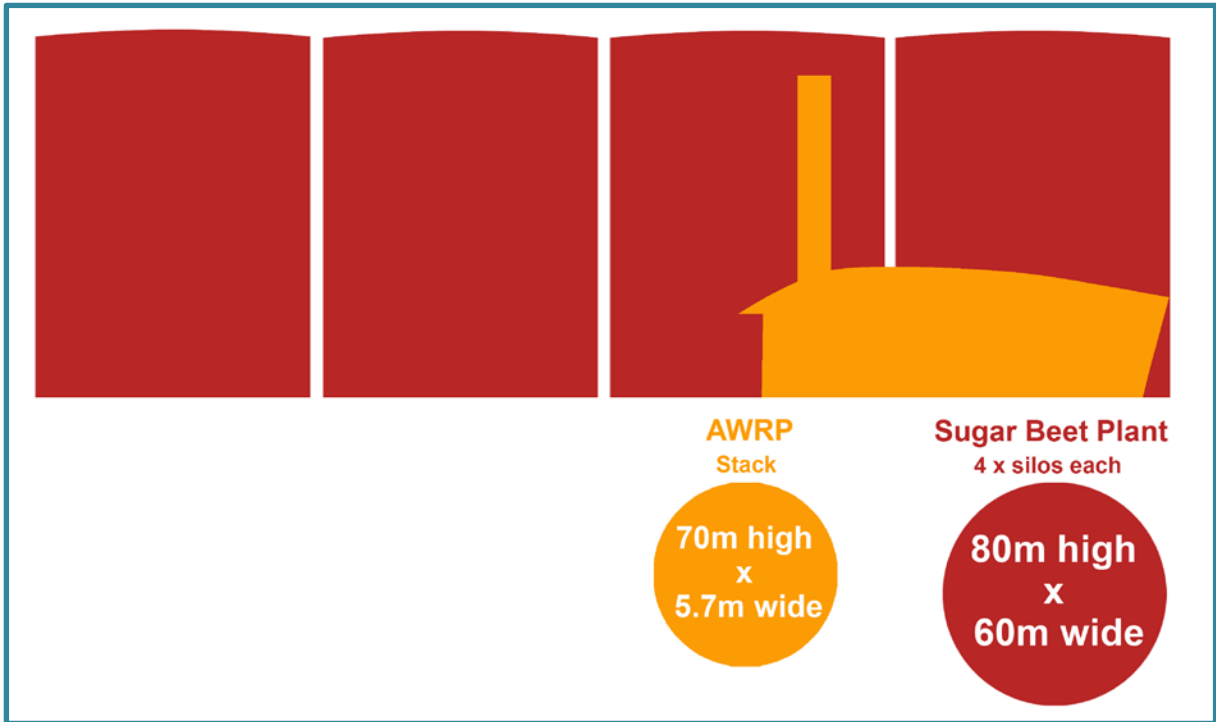

**Sugar Beet Plant
Silos**

**AWRP
Stack**

**The Exchange
Harrogate**

**York Minster
Central Tower**

Harrogate Stray
All

Sugar Beet Plant
Site

Monk Cross Shopping Centre
Including the Vangarde centre

AWRP
Site