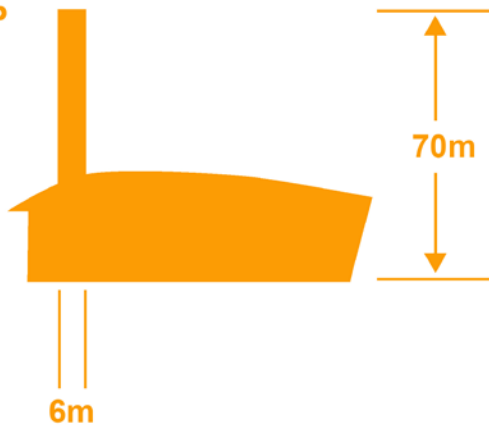

**Sugar Beet Plant
Silos**

**AWRP
Stack**

**The Exchange
Harrogate**

**York Minster
Central Tower**

Harrogate Stray
All

Sugar Beet Plant
Site

Monk Cross Shopping Centre
Including the Vangarde centre

AWRP
Site