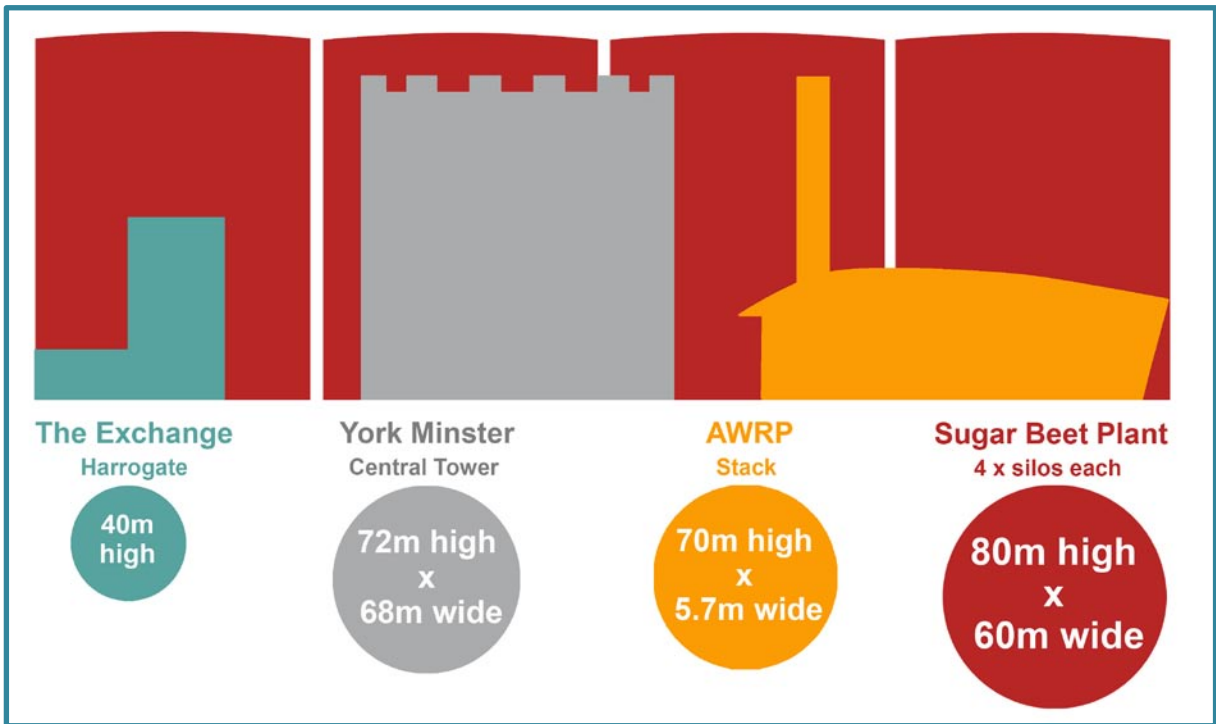

**Sugar Beet Plant
Silos**

**AWRP
Stack**

**The Exchange
Harrogate**

**York Minster
Central Tower**

Harrogate Stray
All

Sugar Beet Plant
Site

Monk Cross Shopping Centre
Including the Vangarde centre

AWRP
Site